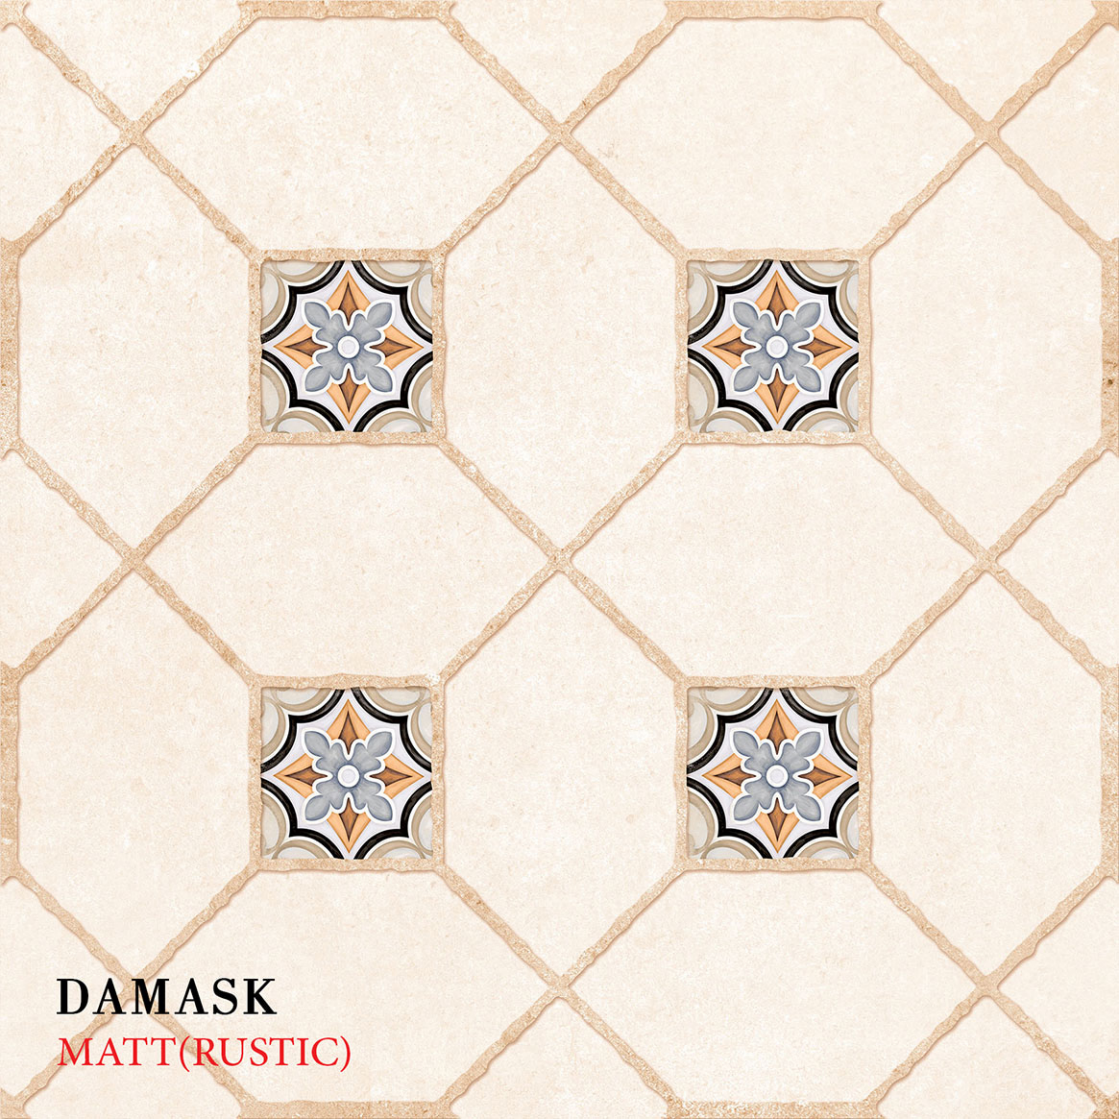

DARK MANELLO
MATT

LIGHT MANELLO

MATT

MANELLO

MATT

DAMASK

MATT(RUSTIC)

DAMASK

MATT(RUSTIC)

LIGHT ALAN

MATT

The image shows a close-up of a dark brown, marbled paper or fabric. The background is a rich, dark brown color with intricate, swirling patterns and textures. Several prominent, thin, white veins run diagonally across the surface, creating a striking contrast. The overall appearance is that of a high-quality, textured material, possibly used for bookbinding or decorative purposes.