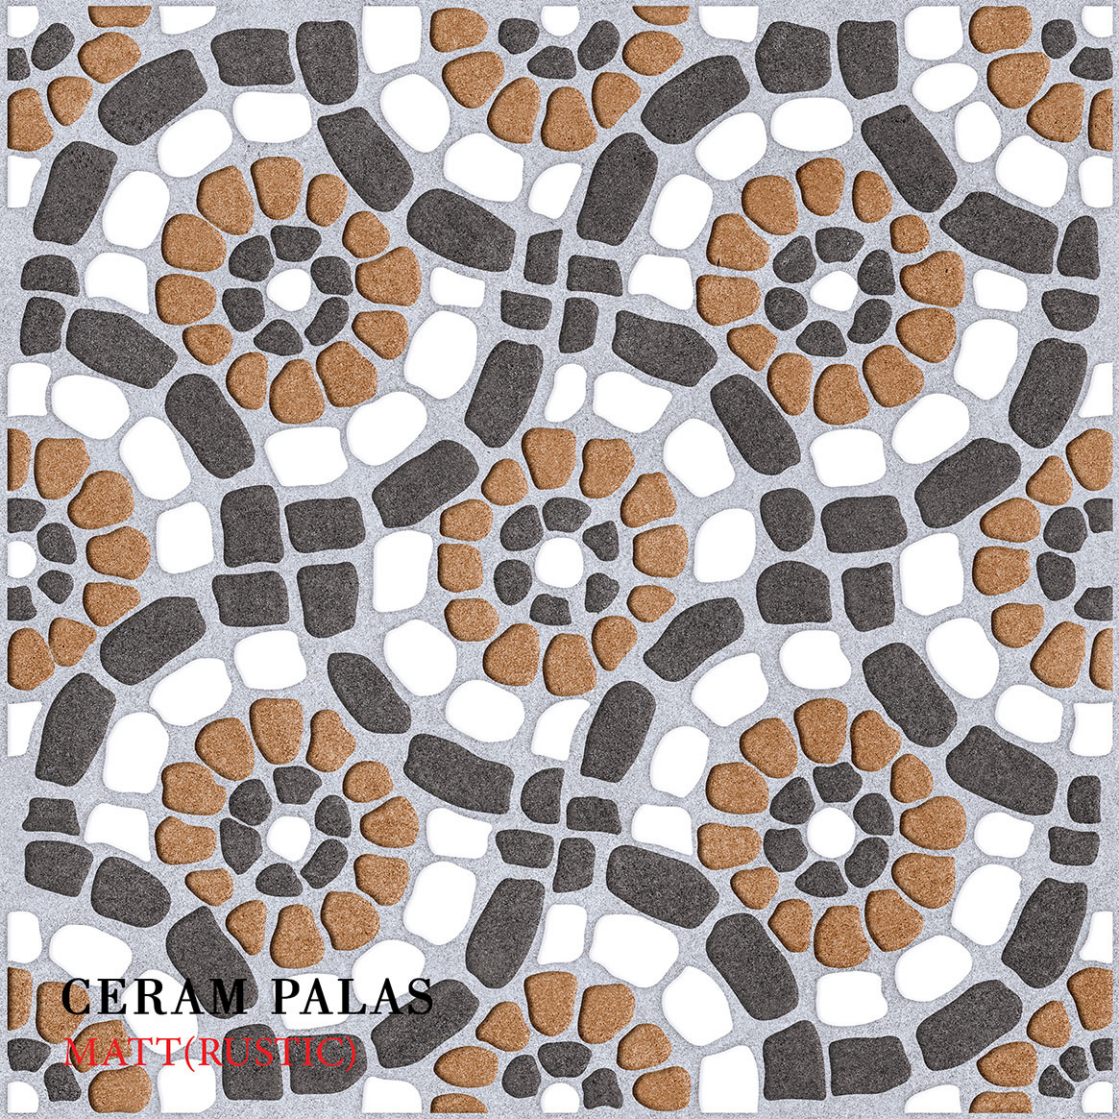

CERAM PALAS
MATT(RUSTIC)