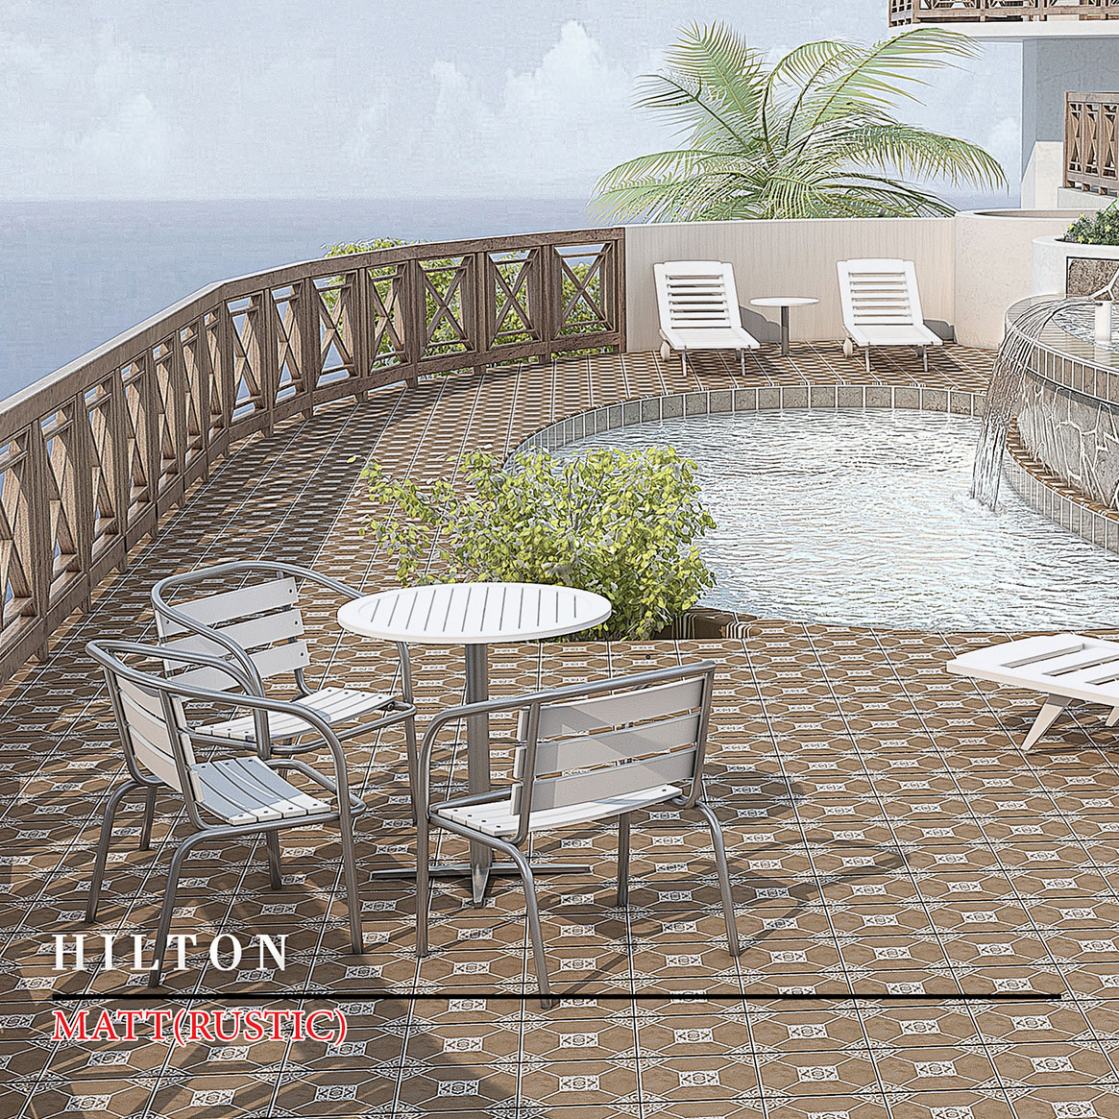

HILTON

MATT(RUSTIC)